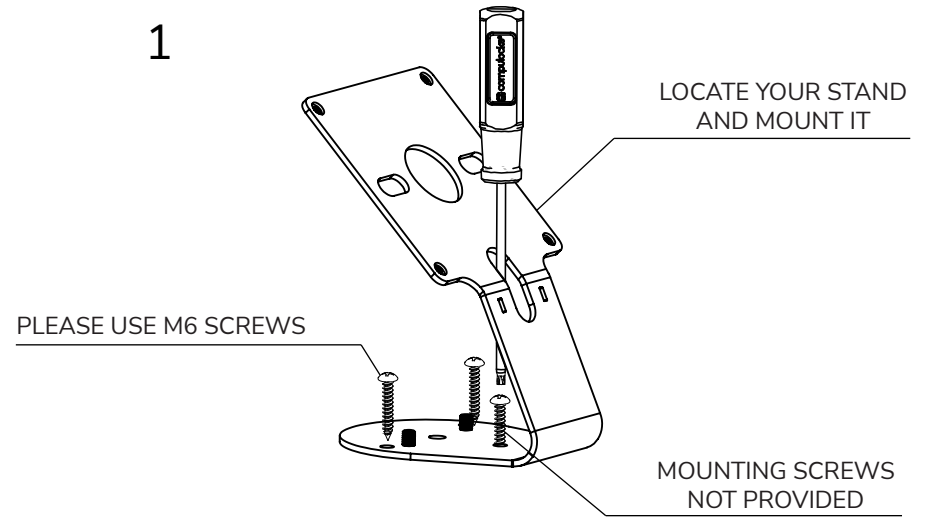

Apex Enclosure

Keys

1

2

3

4

IN THE BOX

Fixed Stand

Plastic cover

M4x8MM Phillips Screws