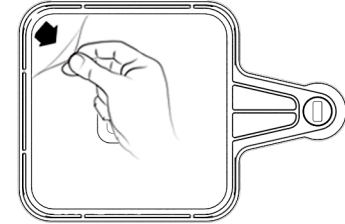

Assembly Instructions

1

2

VESA 100*100

3

4

CLEAN MOUNTING AREA
WITH ALCOHOL WIPES PROVIDED

5

PRESS DOWN

ACHIEVES FULL STRENGTH
AFTER 24 HOURS

6

FITS VESA 100*100 MOUNT STANDS

IN THE BOX

Alcohol Wipes

Tablet Bracket

Stand Bracket