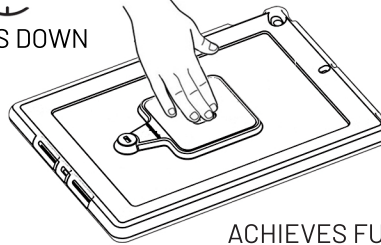

Assembly Instructions

1

2

VESA 100*100

3

4

CLEAN MOUNTING AREA
WITH ALCOHOL WIPES PROVIDED

5

PRESS DOWN

ACHIEVES FULL STRENGTH
AFTER 24 HOURS

6

FITS VESA 100*100 MOUNT STANDS

IN THE BOX

Alcohol Wipes

Tablet Bracket

Stand Bracket