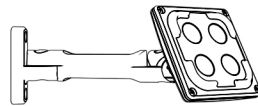

PRESS DOWN

ACHIEVES FULL STRENGTH
AFTER 24 HOURS

6

FITS VESA 100*100 MOUNT STANDS

IN THE BOX

Alcohol Wipes

Tablet Bracket

Stand Bracket