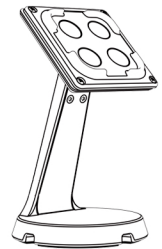

PRESS DOWN

ACHIEVES FULL STRENGTH
AFTER 24 HOURS

6

FITS VESA 100*100 MOUNT STANDS

IN THE BOX

Alcohol Wipes

Tablet Bracket

Stand Bracket