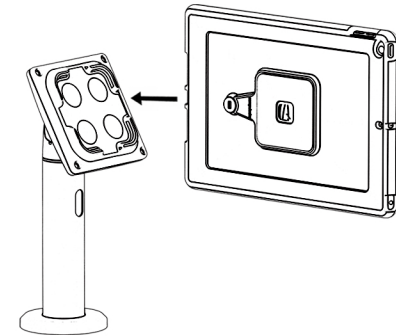

Assembly Instructions

1

2

VESA 100*100

3

4

CLEAN MOUNTING AREA
WITH ALCOHOL WIPES PROVIDED

5

PRESS DOWN

ACHIEVES FULL STRENGTH
AFTER 24 HOURS

6

FITS VESA 100*100 MOUNT STANDS

IN THE BOX

Alcohol Wipes

Tablet Bracket

Stand Bracket