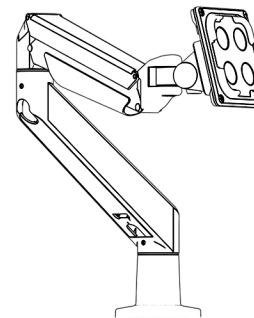

PRESS DOWN

ACHIEVES FULL STRENGTH
AFTER 24 HOURS

6

FITS VESA 100*100 MOUNT STANDS

IN THE BOX

Alcohol Wipes

Tablet Bracket

Stand Bracket