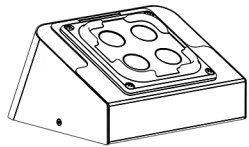

PRESS DOWN

ACHIEVES FULL STRENGTH
AFTER 24 HOURS

6

FITS VESA 100*100 MOUNT STANDS

IN THE BOX

Alcohol Wipes

Tablet Bracket

Stand Bracket