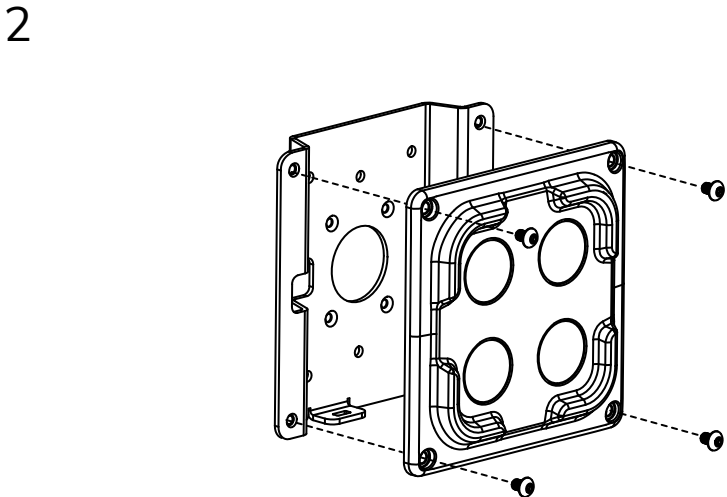

Assembly Instructions

1

2

VESA 100*100

3

4

CLEAN MOUNTING AREA
WITH ALCOHOL WIPES PROVIDED

5

PRESS DOWN

ACHIEVES FULL STRENGTH
AFTER 24 HOURS

6

FITS VESA 100*100 MOUNT STANDS

IN THE BOX

Alcohol Wipes

Tablet Bracket

Stand Bracket