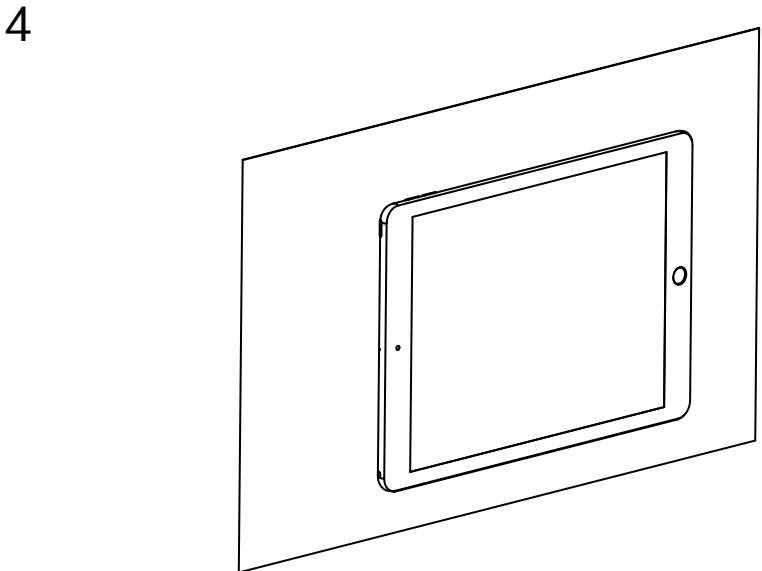

Assembly Instructions

1

2

VESA 100*100

3

4

CLEAN MOUNTING AREA
WITH ALCOHOL WIPES PROVIDED

5

PRESS DOWN

ACHIEVES FULL STRENGTH
AFTER 24 HOURS

6

FITS VESA 100*100 MOUNT STANDS

IN THE BOX

Alcohol Wipes

Tablet Bracket

Stand Bracket