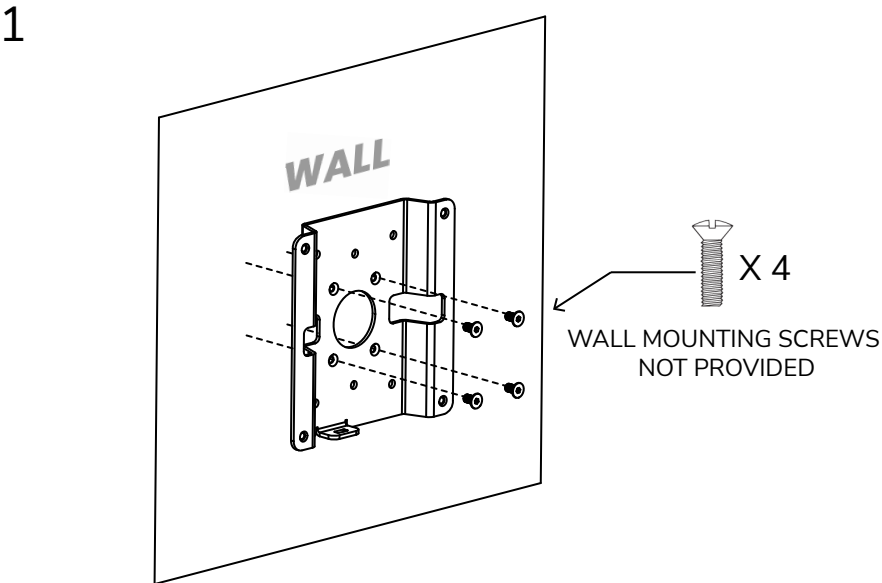

Assembly Instructions

1

2

VESA 100*100

3

4

CLEAN MOUNTING AREA
WITH ALCOHOL WIPES PROVIDED

5

PRESS DOWN

ACHIEVES FULL STRENGTH
AFTER 24 HOURS

6

FITS VESA 100*100 MOUNT STANDS

IN THE BOX

Alcohol Wipes

Tablet Bracket

Stand Bracket