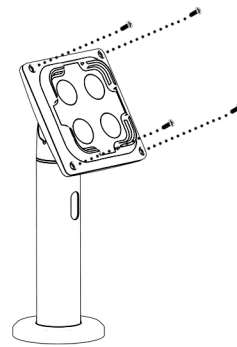

Assembly Instructions

1

2

VESA 100*100

3

4

CLEAN MOUNTING AREA
WITH ALCOHOL WIPES PROVIDED

5

PRESS DOWN

ACHIEVES FULL STRENGTH
AFTER 24 HOURS

6

FITS VESA 100*100 MOUNT STANDS

IN THE BOX

Alcohol Wipes

Tablet Bracket

Stand Bracket