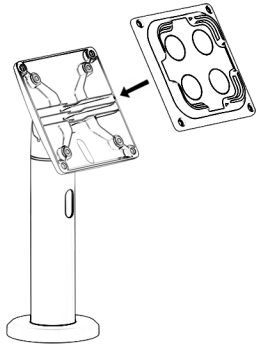

Assembly Instructions

1

2

VESA 100*100

3

4

CLEAN MOUNTING AREA
WITH ALCOHOL WIPES PROVIDED

5

PRESS DOWN

ACHIEVES FULL STRENGTH
AFTER 24 HOURS

6

FITS VESA 100*100 MOUNT STANDS

IN THE BOX

Alcohol Wipes

Tablet Bracket

Stand Bracket