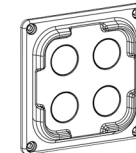

PRESS DOWN

ACHIEVES FULL STRENGTH
AFTER 24 HOURS

6

FITS VESA 100*100 MOUNT STANDS

IN THE BOX

Alcohol Wipes

Tablet Bracket

Stand Bracket