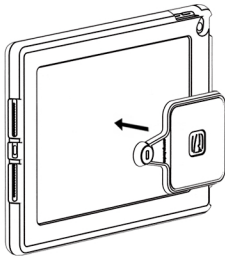

Assembly Instructions

1

2

VESA 100*100

3

4

CLEAN MOUNTING AREA
WITH ALCOHOL WIPES PROVIDED

5

PRESS DOWN

ACHIEVES FULL STRENGTH
AFTER 24 HOURS

6

FITS VESA 100*100 MOUNT STANDS

IN THE BOX

Alcohol Wipes

Tablet Bracket

Stand Bracket