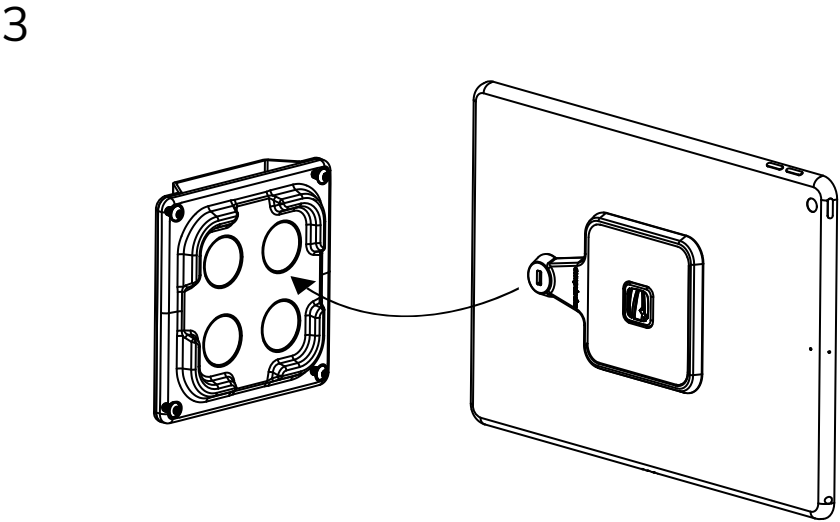

Assembly Instructions

1

2

VESA 100*100

3

4

CLEAN MOUNTING AREA
WITH ALCOHOL WIPES PROVIDED

5

PRESS DOWN

ACHIEVES FULL STRENGTH
AFTER 24 HOURS

6

FITS VESA 100*100 MOUNT STANDS

IN THE BOX

Alcohol Wipes

Tablet Bracket

Stand Bracket